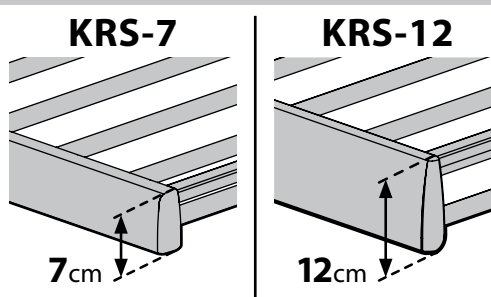

KRS-7

KRS-12

- ⓘ CESTE PORTATUTTO KRS-7 / KRS-12
- ⒸB KRS-7 / KRS-12 VAN ROOF RACKS
- Ⓕ GALERIE KRS-7 / KRS-12
- Ⓓ DACHKÖRBEIN KRS-7 / KRS-12
- Ⓔ BACAS KRS-7 / KRS-12

NORDRIVE®

TRANSPORT SOLUTIONS