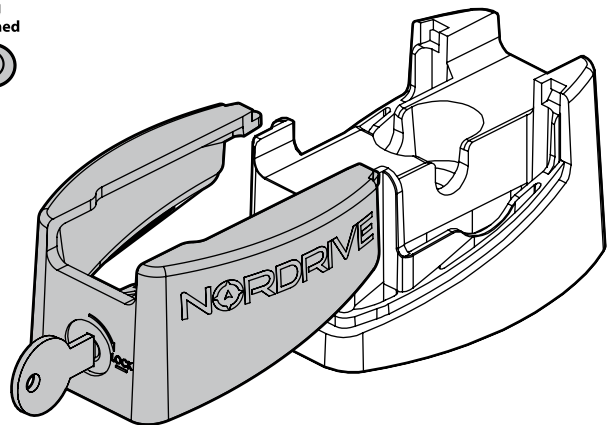

NORDRIVE®

TRANSPORT SOLUTIONS

Art. **N30323**