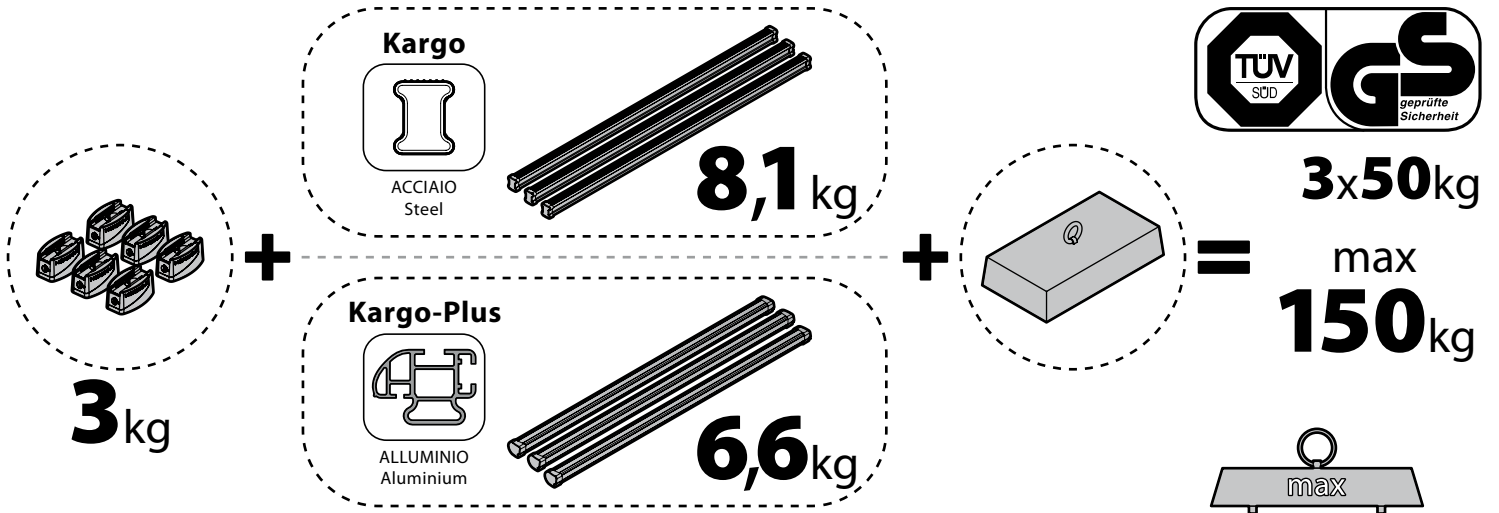

!

Safety regulations

! NORME DI SICUREZZA

SAFETY REGULATIONS