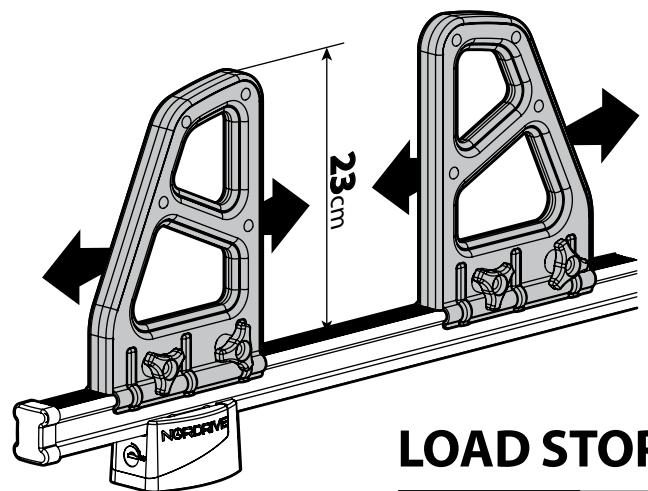

LOAD STOPS

N11002 K-2