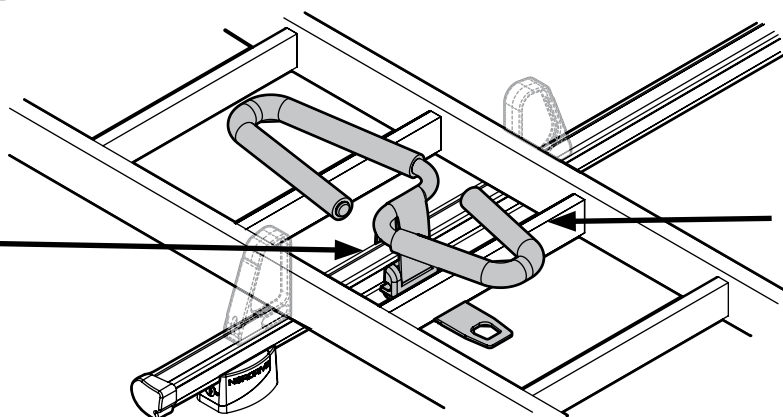

LADDER STEP ADAPTER

N11067 U-6