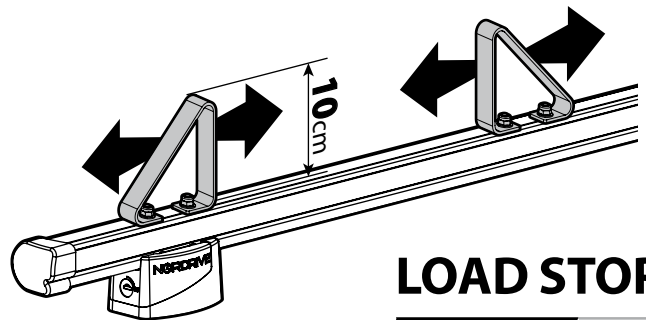

LOAD STOPS

N11031 KP-1