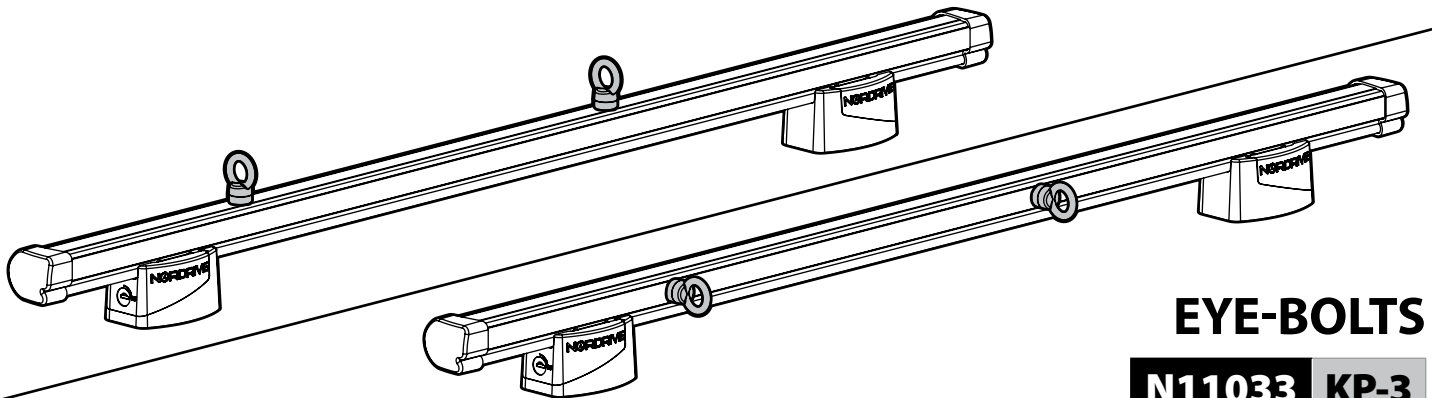

EYE-BOLTS

N11033 KP-3