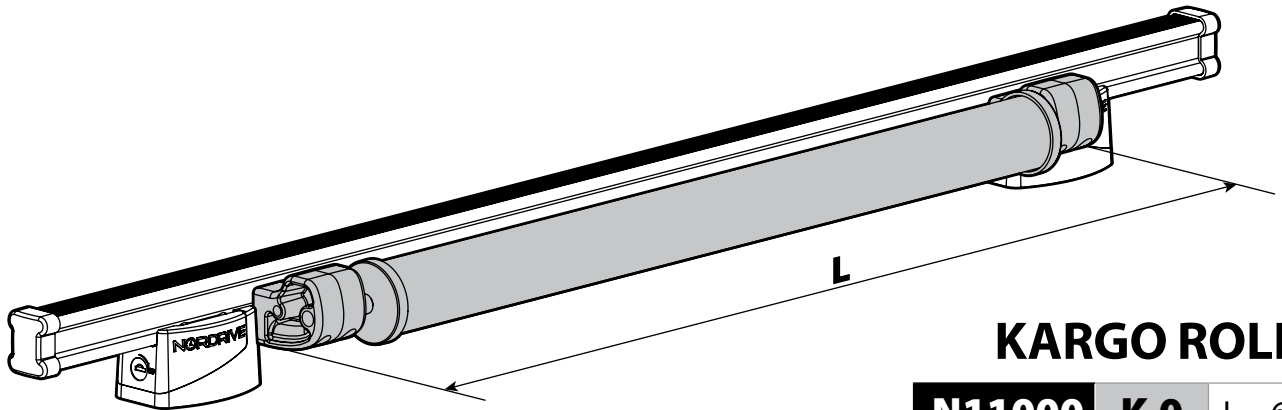

6

7

8

Kargo series

Acciaio / Steel

KARGO ROLLER

N11000	K-0	L = 64 cm
N11003	K-7	L = 96 cm

LOAD STOPS