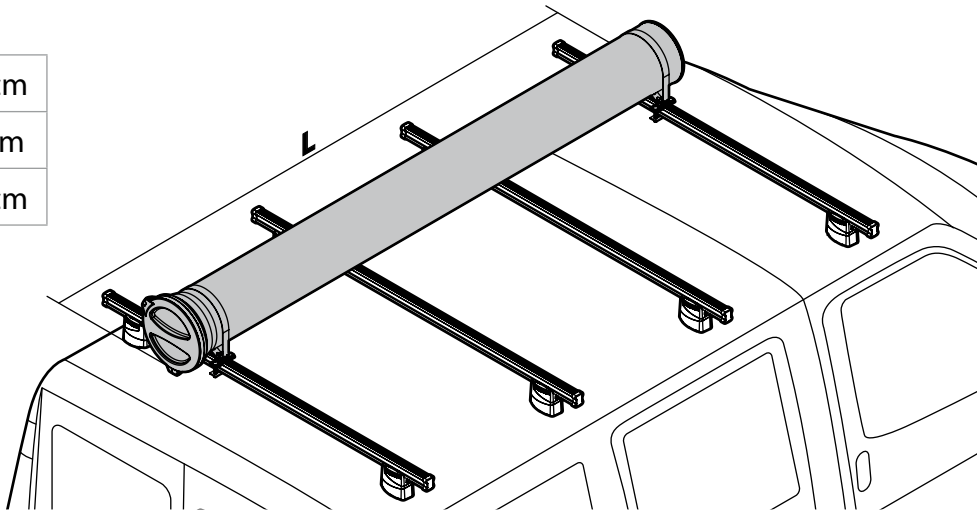

OPTIONALS PER / FOR / FÜR:

Kargo series

Acciaio / Steel

Kargo-Plus
series

Alluminio / Aluminium

KARGO-TUBE

N11050	T200	L = 205 cm
N11051	T300	L = 305 cm
N11052	T400	L = 405 cm

LADDER HOLDER STRAPS